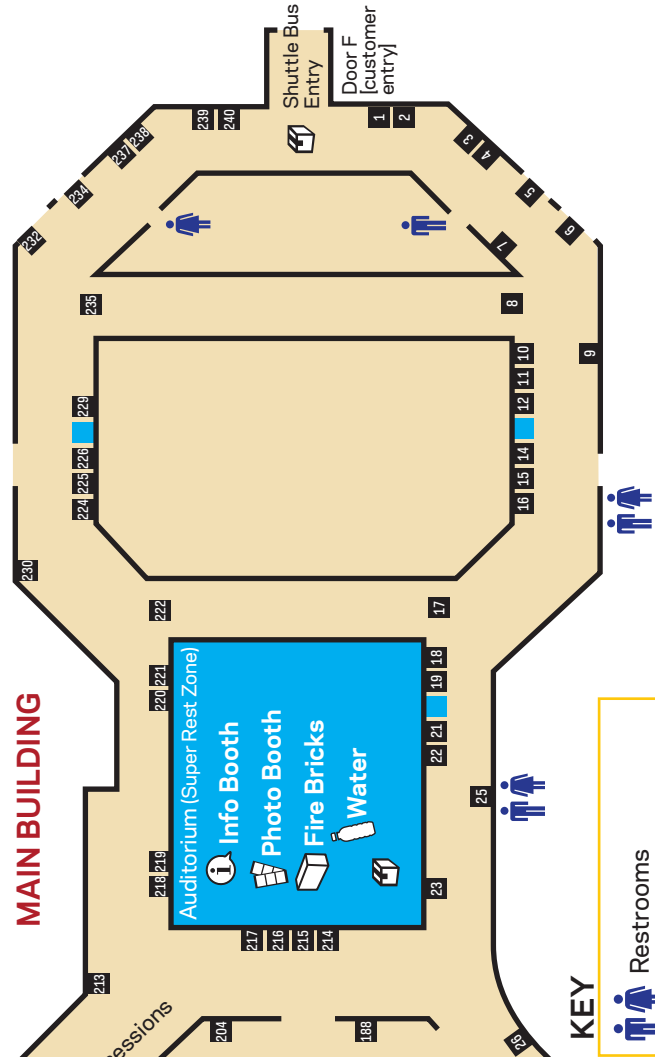

NOVEMBER, 2021

CRAFT SHOW LAYOUT

Ride the free shuttle! A free shuttle bus will be running from the Faurecia Plant to the Saline Craft Show so that you won't have to fight traffic. The Faurecia lot is located at 7700 East Michigan Ave.

SALINE AREA MAP

[Map not to scale]

Caricaturist located in the concessions area

KEY

- Restrooms
- Rest Zones*
- Package Hold/Pick-up

* The Saline Craft Show is concerned about the health and safety of everyone entering the show so we have left "Rest Zones" throughout the show as locations to relax and breathe. You are invited to visit them.