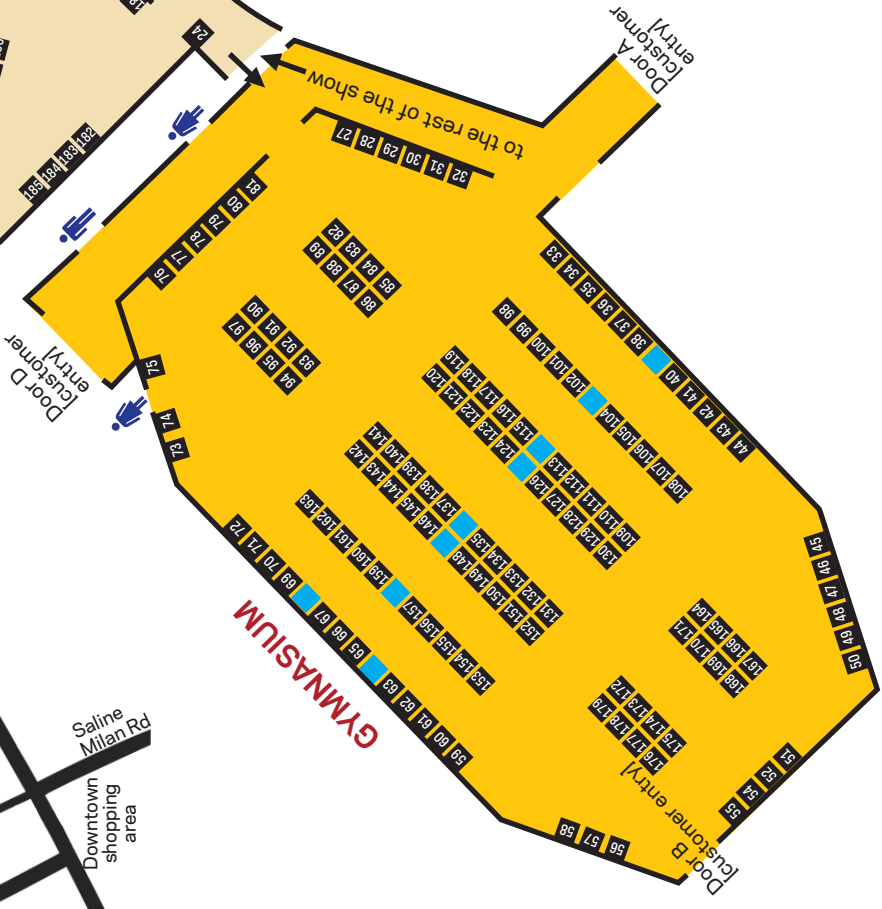

NOVEMBER, 2021

CRAFT SHOW LAYOUT

Ride the free shuttle! A free shuttle bus will be running from the Faurecia Plant to the Saline Craft Show so that you won't have to fight traffic. The Faurecia lot is located at 7700 East Michigan Ave.

SALINE AREA MAP

[Map not to scale]

Caricaturist located in the concessions area

KEY

- Restrooms
- Rest Zones*
- Package Hold/Pick-up

* The Saline Craft Show is concerned about the health and safety of everyone entering the show so we have left "Rest Zones" throughout the show as locations to relax and breathe. You are invited to visit them.