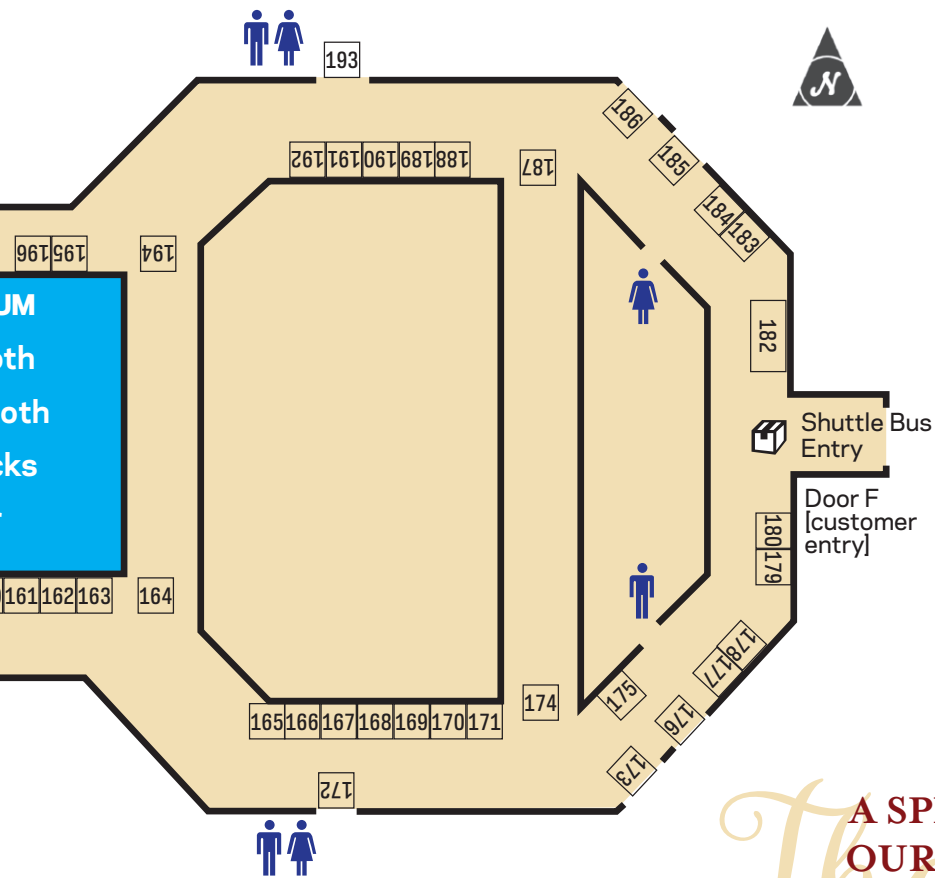

A SPECIAL THANK YOU TO
Thank You
OUR GENEROUS SPONSOR.

*Fresh food,
fresh service...*

Sign up:

- our Cash For Ed program supports local students
- save more as a MyWay Member

SALINE
565 East Michigan Ave.
734-429-6100

Find more local
Busch's markets at... **BUSCHS.com**