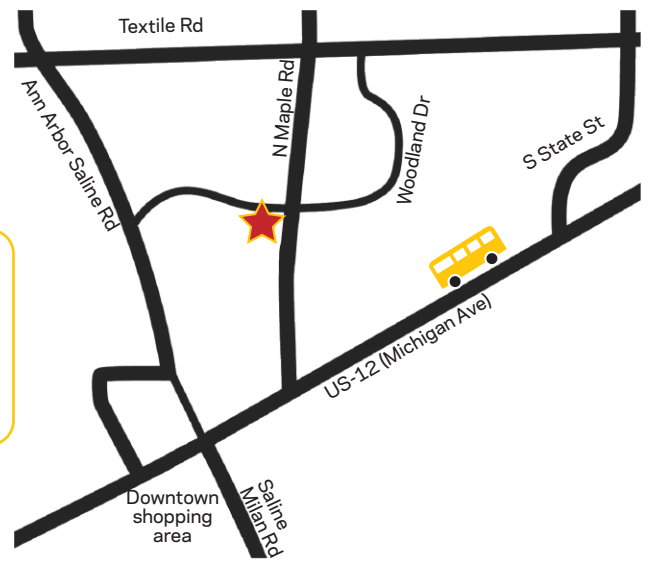

SALINE AREA MAP

[Map not to scale]